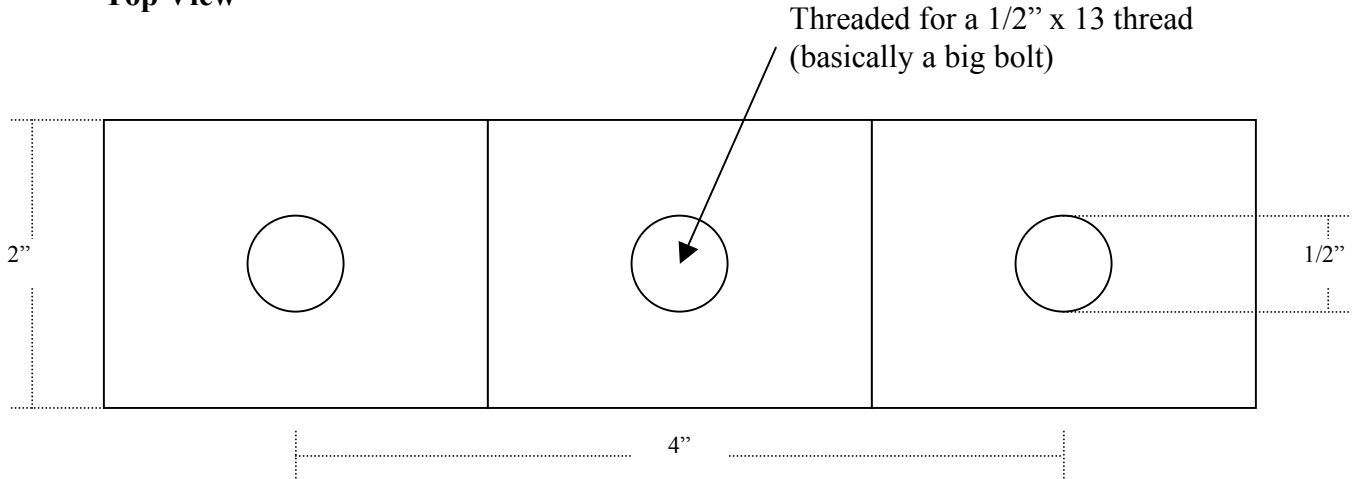

Spridget Hub Puller

Design by Jeff Dahn

Top View

Side View

Axle Tube Plug